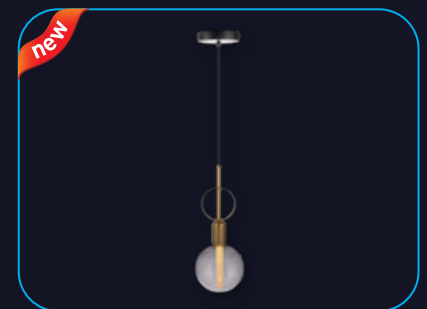

VERSA PENDANT 1LS E27 MATT GLD

A luxurious matte gold finish that exudes elegance, this versatile pendant pairs beautifully with any Dazzle Shine lamp.

Model	Ordering Code	HSN Code	List Price in ₹ Per Unit	Master Packing (No. of Unit/s)
Versa Pendant 1LS E27 Matt GLD	LHFIAXD1TN1T007	94051900	2 803.00	4 N