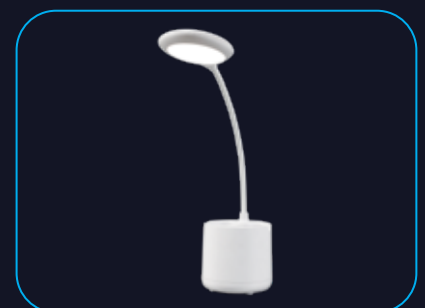

MODERNA PLUS DESKTOP RECHARGEABLE LIGHT

5 W sleek and portable LED table lamp with 3 step dimming & multifunctional base.

Ordering Code	Watt	Battery Type	Battery Capacity	HSN Code	List Price in ₹ Per Unit	Master Packing (No. of Unit/s)
LHEXBZP7BN1W005	5 W	Rechargeable	3.7 V, 2200 mAh	85131010	1 274.00	6 N