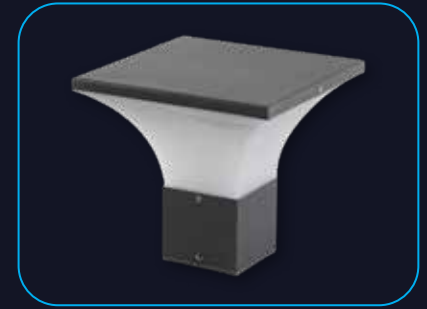

NATURA GATE LIGHT SQUARE

Gate light in aluminum die cast with modern artistic design and white PC diffuser suitable with LED lamp B22.

Model	Ordering Code	HSN Code	List Price in ₹ Per Unit	Master Packing (No. of Unit/s)
1N x 7.5 W LED Filament Lamp	LHFOASE1TN5W009	94051900	1 952.00	8 N