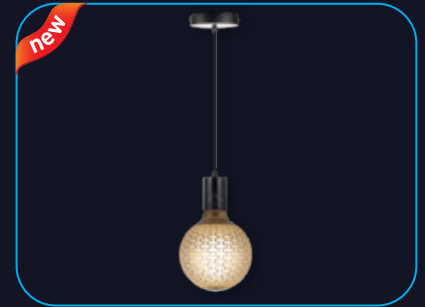

RADIA PENDANT 1LS E27 MATT BLK MRB

A stunning blend of sleek black and marble finish that exudes elegance and pairs perfectly with Dazzle Shine lamp.

Model	Ordering Code	HSN Code	List Price in ₹ Per Unit	Master Packing (No. of Unit/s)
Radia Pendant 1LS E27 Matt BLK MRB	LHFIAYD1TN1K007	94051900	1 453.00	4 N