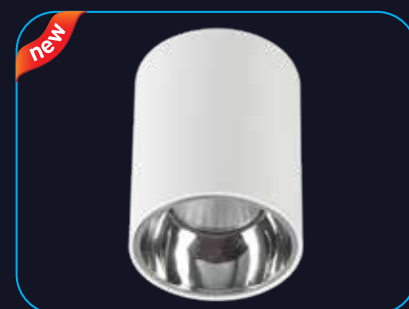

Dimension: ø 67 mm, Height: 14 mm for 3W.

LUNA COB STRIKER IP65

IP65 rated slim surface light, ultra slim 13-15 mm width to fit easily under modular shelves & cabinets.

Model	Ordering Code	HSN Code	List Price in ₹ Per Unit	Master Packing (No. of Unit/s)
LUNA COB STRIKER LED 3 W 4000 K	LHEBBOPDUH1W003	94051100	290.00	50 N
LUNA COB STRIKER LED 3 W 6500 K	LHEBBOPGUH1W003	94051100	290.00	50 N

Ceiling cutout ø 55 mm, height 45 mm for 7 W. Ceiling cutout ø 75 mm, height 50 mm for 12 W.
 CCeiling cutout ø 95 mm, height 55 mm for 18 W.

CRYSTA DECO SURFACE COB (WHITE)

Surface mounted COB fixture with pressure die-cast aluminium heat sink & Clear PC as a cover in white powder coated finish with Integrated electronic LED driver.

Dimension: ø 55 mm & Height: 100 mm for 7 W. ø 75 mm & Height: 95 mm for 12 W. ø 75 mm & Height: 125 mm for 18 W.

Ceiling Lights

LED RANGE - SURFACE

CRYSTA DECO SURFACE COB (BLACK)

Surface mounted COB fixture with pressure die-cast aluminium heat sink & Clear PC as a cover in white powder coated finish with Integrated electronic LED driver.