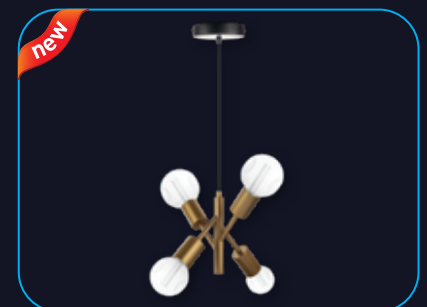

OMNI PENDANT 3LS E27 MATT GLD

A stunning pendant with a matte gold finish and four lamp sources designed for versatility, pairing with Dazzle Shine lamp.

Model	Ordering Code	HSN Code	List Price in ₹ Per Unit	Master Packing (No. of Unit/s)
Omni Pendant 3LS E27 Matt GLD	LHFIAWD3TN1T021	94051900	4 410.00	4 N