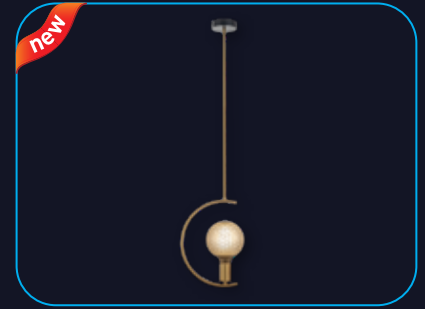

QUESTO PENDANT 1LS E27 MATT GLD

A modern marvel with a C-shaped design and a luxurious matte gold finish pendant perfectly pairing with Dazzle Shine Lamp.

Model	Ordering Code	HSN Code	List Price in ₹ Per Unit	Master Packing (No. of Unit/s)
Questo Pendant 1LS E27 Matt GLD	LHFIAYD1TN1T007	94051900	3 749.00	4 N