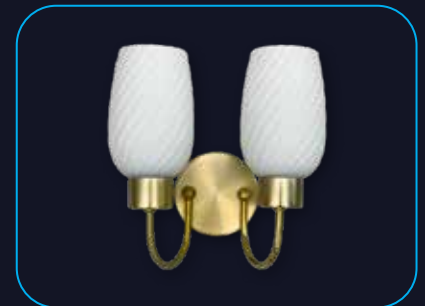

GOBLETO WL 2LS E27 GLD

Decorative wall light, gold finish fixture with white glass diffuser suitable for 7.5 W LED filament lamp E27 base.

Model	Ordering Code	HSN Code	List Price in ₹ Per Unit	Master Packing (No. of Unit/s)
1 N x 9 W LED Lamp/ 2 N x 7.5 W LED filament lamp	LHFOAKD2TZ1D060	94051900	6 251.00	2 N