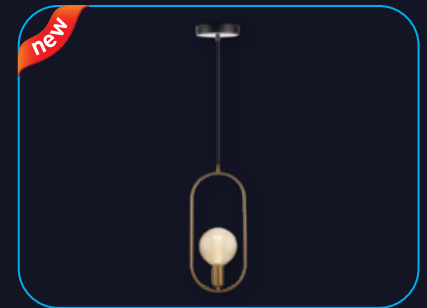

ILLUMINA PENDANT 1LS E27 MATT GLD

An elegant oval-shaped fixture with a matte gold finish designed to illuminate from its center perfectly pairing with Dazzle Shine lamp.

Model	Ordering Code	HSN Code	List Price in ₹ Per Unit	Master Packing (No. of Unit/s)
Illumina Pendant 1LS E27 Matt GLD	LHFIAWD1TN1T007	94051900	4 410.00	4 N