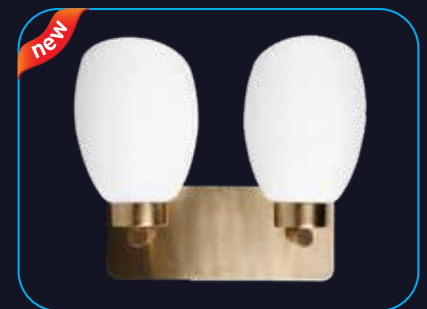

FLORETINE WL 2LS ABR B22 GLASS

Decorative wall light, gold finish fixture with white glass diffuser suitable for 7.5 W LED filament lamp E27 base.

Model	Ordering Code	HSN Code	List Price in ₹ Per Unit	Master Packing (No. of Unit/s)
1 N x9 W LED Lamp/ 2 N x7.5 W LED filament lamp	LHFOAJE2TZ1O7X5	94051900	3 745.00	4 N