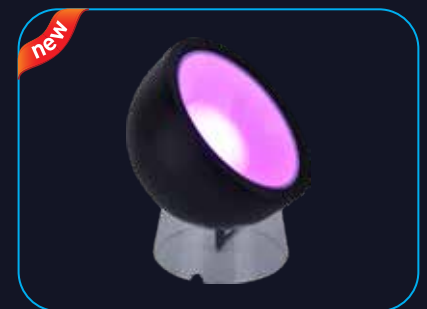

LUMOSPHERE (Smart Globe Projector BLE-MESH)

Meet Lumosphere, the ultimate portable smart globe projector. Transform any space, painting over it with a burst of vibrant coloured lights. This luminary can be controlled with the Digitap app, remote, or voice commands. Sync it to your playlists for an immersive experience or schedule it to match your everyday routine.

Model	Ordering Code	HSN Code	List Price in ₹ Per Unit	Master Packing (No. of Unit/s)
Lumosphere 10 W TW+RGB Globe Projector BLE-MESH	LHEHDGP1NN1K010	9405110000	7 965.00	4 N