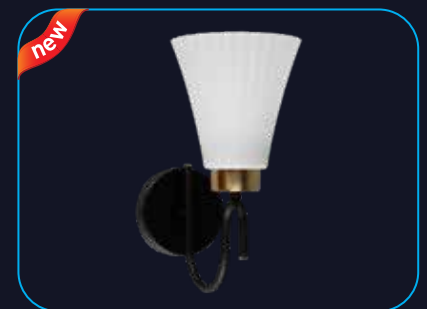

AURA WL 1LS BLK B22 PPCP

Decorative Wall Light black color fixture with white PPCP diffuser suitable for 7.5 E LED filament lamp B22 base.

Model	Ordering Code	HSN Code	List Price in ₹ Per Unit	Master Packing (No. of Unit/s)
Upto 1 N x 7.5 W LED Filament Lamp	LHFHATEBTL1K7X5	94051900	1 641.00	8 N