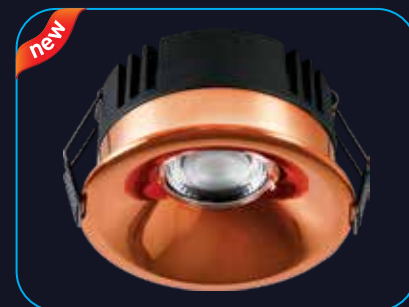

Dimension: ø 67 mm, Height: 14 mm for 3W.

LUNA COB STRIKER IP65

IP65 rated slim surface light, ultra slim 13-15 mm width to fit easily under modular shelves & cabinets.

Model	Ordering Code	HSN Code	List Price in ₹ Per Unit	Master Packing (No. of Unit/s)
LUNA COB STRIKER LED 3 W 4000 K	LHEBBOPDUH1W003	94051100	290.00	50 N
LUNA COB STRIKER LED 3 W 6500 K	LHEBBOPGUH1W003	94051100	290.00	50 N

Ceiling cutout ø 55 mm, height 45 mm for 7 W. Ceiling cutout ø 75 mm, height 50 mm for 12 W.
 CCeiling cutout ø 95 mm, height 55 mm for 18 W.

CRYSTA DECO SURFACE COB (WHITE)

Surface mounted COB fixture with pressure die-cast aluminium heat sink & Clear PC as a cover in white powder coated finish with Integrated electronic LED driver.