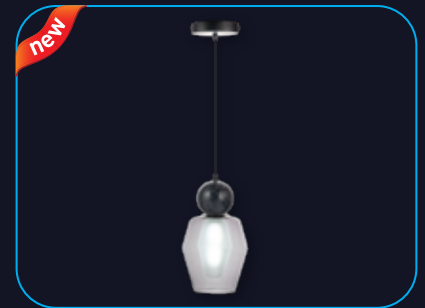

DEMI PENDANT 1LS E27 BLUE MRB

A striking blue marble finish and a circular shaped pendant that pairs perfectly with any Dazzle Shine lamp.

Model	Ordering Code	HSN Code	List Price in ₹ Per Unit	Master Packing (No. of Unit/s)
Demi Pendant 1LS E27 Blue MRB	LHFIAYD1TN1B007	94051900	1 654.00	4 N