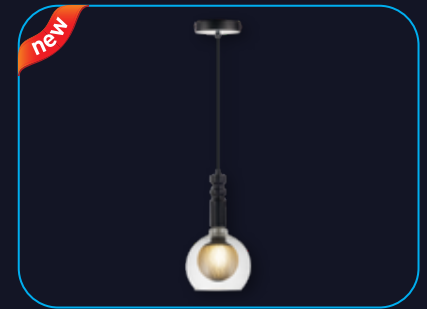

ROOK PENDANT 1LS E27 BLK L

A sleek black elongated, carved-shaped pendant that adds a touch of sophistication to any room, perfectly paired with Dazzle Shine lamp.

Model	Ordering Code	HSN Code	List Price in ₹ Per Unit	Master Packing (No. of Unit/s)
Rook Pendant 1LS E27 BLK L	LHFIAXD1TN1K007	94051900	1 453.00	4 N