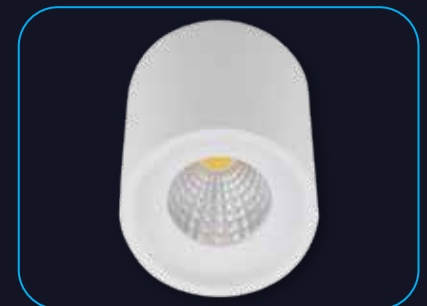

FLOURES SURFACE SPOTLIGHT

Decorative surface mounted fixture with compact design available in different finish and colors to match with ceiling requirements.

Model	Ordering Code	HSN Code	List Price in ₹ Per Unit	Master Packing (No. of Unit/s)
LED Floures Surface Spot ABR 7 W 4000 K	LHEEAKPDIE1T007	94051100	1 528.00	24 N
LED Floures Surface Spot BRZ 7 W 4000 K	LHEEAKPDIE1H007	94051100	1 528.00	24 N
LED Floures Surface Spot BRZ 7 W 3000 K	LHEEAKPBIE1H007	94051100	1 528.00	24 N
LED Floures Surface Spot ABR 7 W 3000 K	LHEEAKPBIE1T007	94051100	1 528.00	24 N
Ceiling cutout Ø 56 mm, height 66 mm for 7 W.